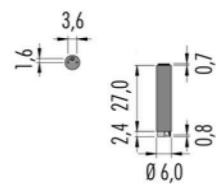

### Pop 06 Ø 6,0 Bi-color

IP20 **ARC** Flicker < 20%

220-240V 9,5W CRI>90 dimm. IGBT - TRIAC

**3P06.A.K** dimm. IGBT - TRIAC

Led color	Nominal lm	Beam spread
2 = 2700K	710	24°
3 = 3000K	760	

ARC canopy - rosone: White - Bianco

Wire/Cavo: Brass - Ottone

IP20 **CUP** Flicker < 20%

220-240V 9,5W CRI>90 dimm. IGBT - TRIAC

**3P06.K** dimm. IGBT - TRIAC

Led color	Nominal lm	Beam spread
2 = 2700K	710	24°
3 = 3000K	760	

CUP canopy - rosone: see table details - vedere tabella

Wire/Cavo: Brass - Ottone

	Up	Down	CUP
KS			Black - Nero
WS			White - Bianco
BS			Blue - Blu
GS			Green - Verde
PS			Roses - Rosa
RS			Red - Rosso

Pop 07 Ø 6,0 Bi-color

IP20	Flicker < 20%	CE	MC-E=3
220-240V	9,5W	CRI>90	
<b>3P07.K</b> ■ S. □	dim. IGBT - TRIAC		
■ Led color	Nominal lm	Beam spread	
2 = 2700K	710	24°	
3 = 3000K	760		