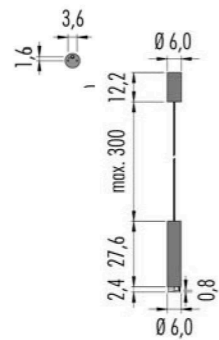

Pop 06 Ø 6,0 Mono-color

IP20 **ARC**

220-240V

**3P06A.210.** **GU10** 1x50W

IP20 Flicker < 20%

220-240V **9,5W** CRI>90

**3P06A.K** dimm. IGBT - TRIAC

Led color	Nominal lm	Beam spread
2 = 2700K	710	24°
3 = 3000K	760	

### Pop 06 Ø 6,0 Bi-color

IP20 **ARC** Flicker < 20%

220-240V 9,5W CRI>90 dimm. IGBT - TRIAC

**3P06.A.K** dimm. IGBT - TRIAC

Led color	Nominal lm	Beam spread
2 = 2700K	710	24°
3 = 3000K	760	

ARC canopy - rosone: White - Bianco

Wire/Cavo: Brass - Ottone

IP20 **CUP** Flicker < 20%

220-240V 9,5W CRI>90 dimm. IGBT - TRIAC

**3P06.K** dimm. IGBT - TRIAC

Led color	Nominal lm	Beam spread
2 = 2700K	710	24°
3 = 3000K	760	

CUP canopy - rosone: see table details - vedere tabella

Wire/Cavo: Brass - Ottone

	Up	Down	CUP
KS			Black - Nero
WS			White - Bianco
BS			Blue - Blu
GS			Green - Verde
PS			Roses - Rosa
RS			Red - Rosso

Pop 07 Ø 6,0 Bi-color

IP20	Flicker < 20%	CE	MC-E=3
220-240V	9,5W	CRI>90	
<b>3P07.K</b> ■ S. □	dim. IGBT - TRIAC		
■ Led color	Nominal lm	Beam spread	
2 = 2700K	710	24°	
3 = 3000K	760		