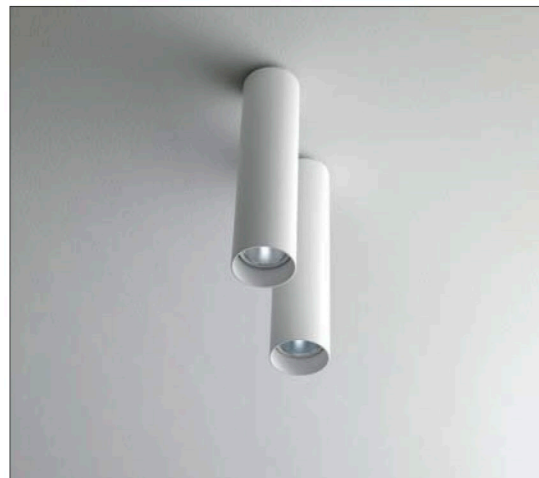

Pop 06 Ø 6,0 Mono-color

IP20 **ARC**

220-240V

**3P06A.210.** **GU10** 1x50W

IP20 Flicker < 20%

220-240V **9,5W** CRI>90

**3P06A.K** dimm. IGBT - TRIAC

Led color	Nominal lm	Beam spread
2 = 2700K	710	24°
3 = 3000K	760	

**02** *Black - Nero* **Black - Nero**

**06** *White - Bianco* **White - Bianco**

*Black power supply cable.*

*Cavo di alimentazione, nero.*

Pop 07 Ø 6,0 Mono-color

- Frame - Struttura
- 02  Black - Nero
- 06  White - Bianco

### Pop 06 Ø 6,0 Bi-color

IP20 **ARC** Flicker < 20%

220-240V 9,5W CRI>90 dimm. IGBT - TRIAC

**3P06.A.K** dimm. IGBT - TRIAC

Led color	Nominal lm	Beam spread
2 = 2700K	710	24°
3 = 3000K	760	

ARC canopy - rosone: White - Bianco

Wire/Cavo: Brass - Ottone

IP20 **CUP** Flicker < 20%

220-240V 9,5W CRI>90 dimm. IGBT - TRIAC

**3P06.K** dimm. IGBT - TRIAC

Led color	Nominal lm	Beam spread
2 = 2700K	710	24°
3 = 3000K	760	

CUP canopy - rosone: see table details - vedere tabella