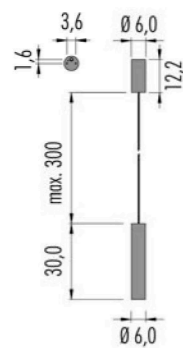

Pop 06 Ø 6,0 Mono-color

IP20 **ARC**

220-240V

**3P06A.210.** **GU10** 1x50W

IP20 Flicker < 20%

220-240V **9,5W** CRI>90

**3P06A.K** dimm. IGBT - TRIAC

Led color	Nominal lm	Beam spread
2 = 2700K	710	24°
3 = 3000K	760	

IP20 **CUP**

220-240V

**3P06.210.** **GU10** 1x50W

IP20 Flicker < 20%

220-240V **9,5W** CRI>90

**3P06.K** dimm. IGBT - TRIAC

Led color	Nominal lm	Beam spread
2 = 2700K	710	24°
3 = 3000K	760	

*Frame - Struttura* **CUP** - Rosone

### Pop 06 Ø 6,0 Bi-color

IP20 **ARC** Flicker < 20%

220-240V 9,5W CRI>90 dimm. IGBT - TRIAC

**3P06.A.K** dimm. IGBT - TRIAC

Led color	Nominal lm	Beam spread
2 = 2700K	710	24°
3 = 3000K	760	

ARC canopy - rosone: White - Bianco

Wire/Cavo: Brass - Ottone

	Up	Down	CUP
KS			Black - Nero
WS			White - Bianco
BS			Blue - Blu
GS			Green - Verde
PS			Roses - Rosa
RS			Red - Rosso

Pop 07 Ø 6,0 Bi-color

IP20	Flicker < 20%	CE	MC-E=3
220-240V	9,5W	CRI>90	
<b>3P07.K</b> ■ S. □	dim. IGBT - TRIAC		
■ Led color	Nominal lm	Beam spread	
2 = 2700K	710	24°	
3 = 3000K	760		