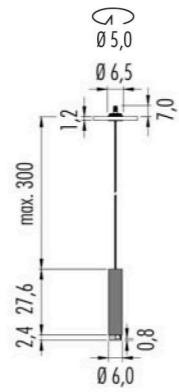

Pop 06 Ø 6,0 Mono-color

IP20 **ARC**

220-240V

**3P06A.210.** **GU10** 1x50W

IP20 Flicker < 20%

220-240V **9,5W** CRI>90

**3P06A.K** dimm. IGBT - TRIAC

Led color	Nominal lm	Beam spread
2 = 2700K	710	24°
3 = 3000K	760	

IP20 **CUP**

220-240V

**3P06.210.** **GU10** 1x50W

IP20 Flicker < 20%

220-240V **9,5W** CRI>90

**3P06.K** dimm. IGBT - TRIAC

Led color	Nominal lm	Beam spread
2 = 2700K	710	24°
3 = 3000K	760	

*Frame - Struttura* **CUP** - Rosone

**02** *Black - Nero* **Black - Nero**

**06** *White - Bianco* **White - Bianco**

*Black power supply cable.*

*Cavo di alimentazione, nero.*

Pop 07 Ø 6,0 Mono-color

- Frame - Struttura
- 02  Black - Nero
- 06  White - Bianco

### Pop 06 Ø 6,0 Bi-color

IP20 **ARC** Flicker < 20%

220-240V 9,5W CRI>90 dimm. IGBT - TRIAC

**3P06.A.K** dimm. IGBT - TRIAC

Led color	Nominal lm	Beam spread
2 = 2700K	710	24°
3 = 3000K	760	

ARC canopy - rosone: White - Bianco