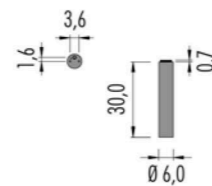

IP20 **CUP**

220-240V

**3P06.210.** **GU10** 1x50W

IP20 Flicker < 20%

220-240V **9,5W** CRI>90

**3P06.K** dimm. IGBT - TRIAC

Led color	Nominal lm	Beam spread
2 = 2700K	710	24°
3 = 3000K	760	

*Frame - Struttura* **CUP** - Rosone

**02** *Black - Nero* **Black - Nero**

**06** *White - Bianco* **White - Bianco**

*Black power supply cable.*

*Cavo di alimentazione, nero.*

Pop 07 Ø 6,0 Mono-color

- Frame - Struttura
- 02  Black - Nero
- 06  White - Bianco

### Pop 06 Ø 6,0 Bi-color

IP20 **ARC** Flicker < 20%

220-240V 9,5W CRI>90 dimm. IGBT - TRIAC

**3P06.A.K** dimm. IGBT - TRIAC

Led color	Nominal lm	Beam spread
2 = 2700K	710	24°
3 = 3000K	760	

ARC canopy - rosone: White - Bianco

Wire/Cavo: Brass - Ottone

	Up	Down	CUP
KS			Black - Nero
WS			White - Bianco
BS			Blue - Blu
GS			Green - Verde
PS			Roses - Rosa
RS			Red - Rosso

Pop 07 Ø 6,0 Bi-color

IP20	Flicker < 20%	CE	MC-E=3
220-240V	9,5W	CRI>90	
<b>3P07.K</b> ■ S. □	dim. IGBT - TRIAC		
■ Led color	Nominal lm	Beam spread	
2 = 2700K	710	24°	
3 = 3000K	760		